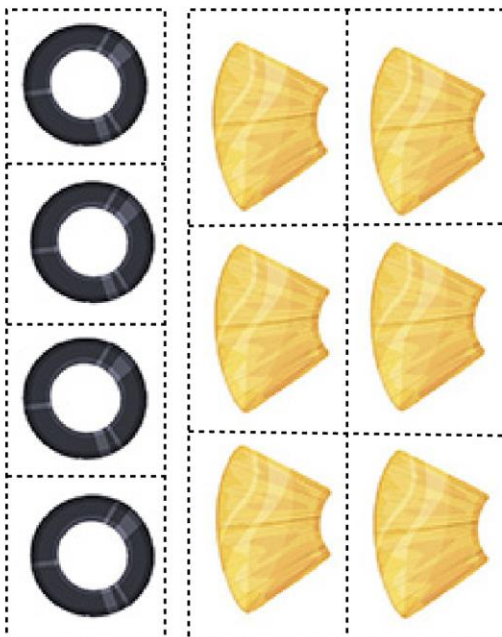

Build Your Own Pizza

You will need:

- Paper plate
- Scissors
- Glue stick or school glue
- Crayons (optional)

Instructions:

Cut out the pizza toppings by following the grid lines. The circular pepperoni presents an extra challenge for preschoolers*! Glue the toppings onto the paper plate to make a pizza!
Optional: color/draw in other toppings!